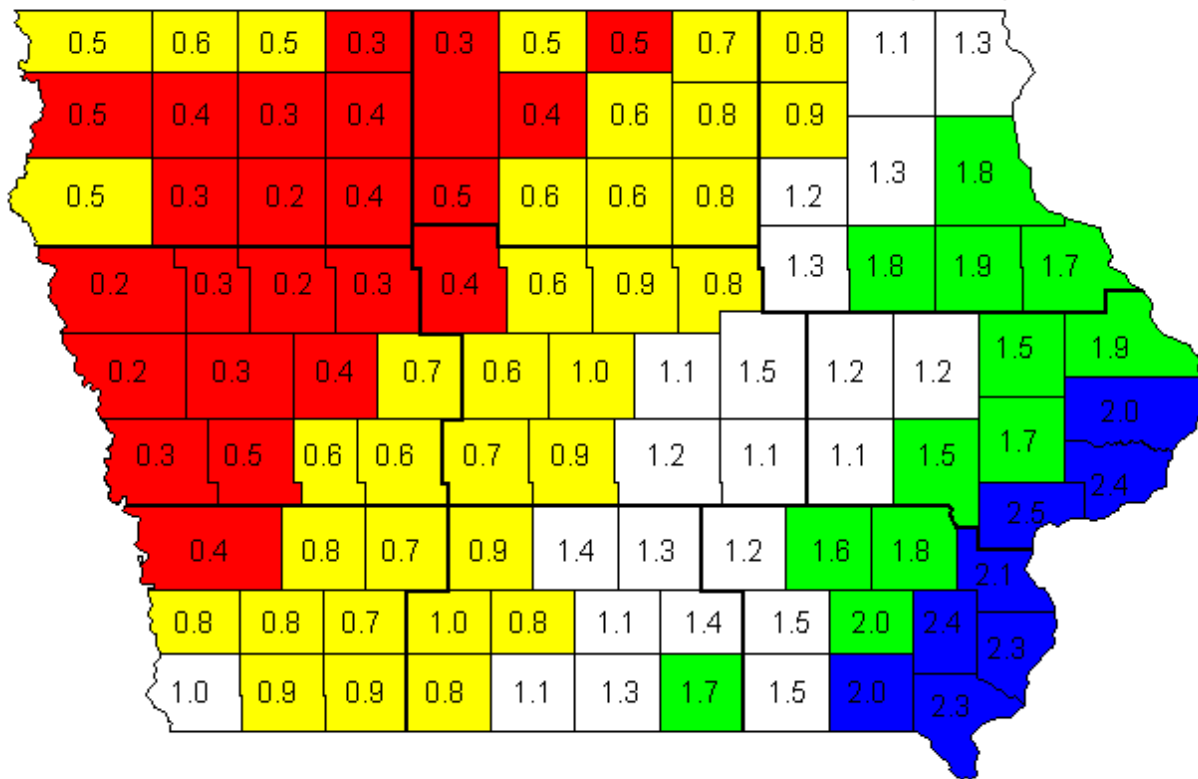

State Climatologist, Iowa Dept. of Agriculture & Land Stewardship
 COUNTY PRECIPITATION ESTIMATES, JANUARY 2013 (inches)

2.0 or more
 1.5 to 2.0
 1.0 to 1.5
 0.5 to 1.0
 0.5 or less