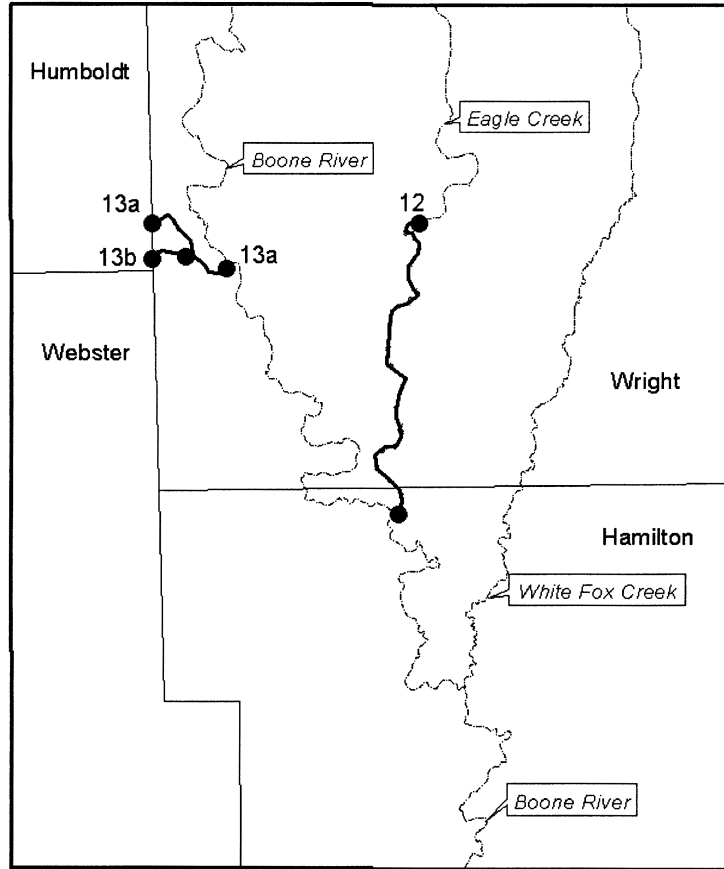

Map 2: General Locations of Designated Critical Habitat for the Topeka Shiner (*Notropis topeka*)

Iowa - Boone River Watershed

5 0 5 Miles

5 0 5 10 Kilometers

- Proposed Critical Habitat
- Not Proposed as Critical Habitat
- County Lines

Reaches	
12.	Eagle Creek
13a.	Ditch 3
13b.	Ditch 19