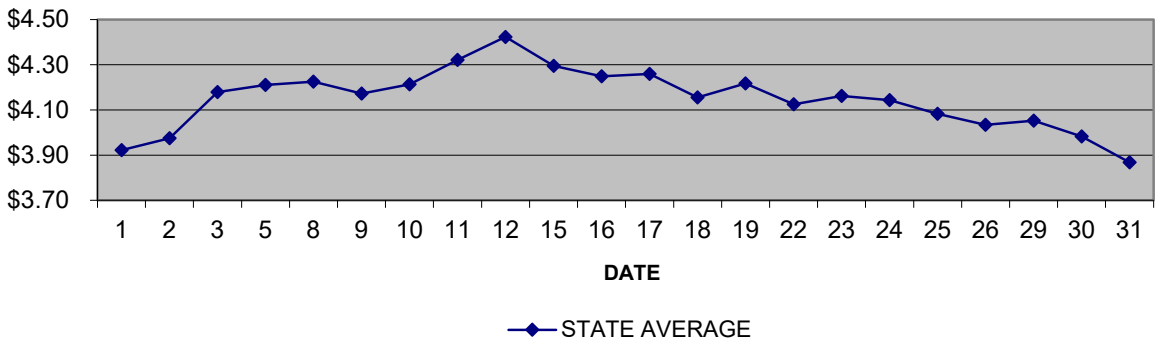

JULY 2019 CORN CBOT - (SEP)

IOWA - STATE AVERAGE CORN - CASH

Source: Iowa Department of Agriculture and Land Stewardship