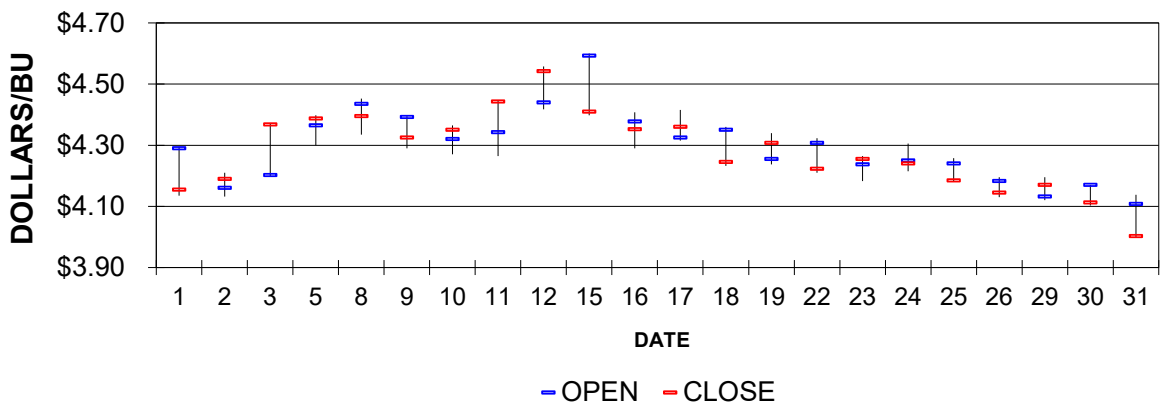

JULY 2019 CORN CBOT - (SEP)

IOWA - STATE AVERAGE CORN - CASH

Source: Iowa Department of Agriculture and Land Stewardship