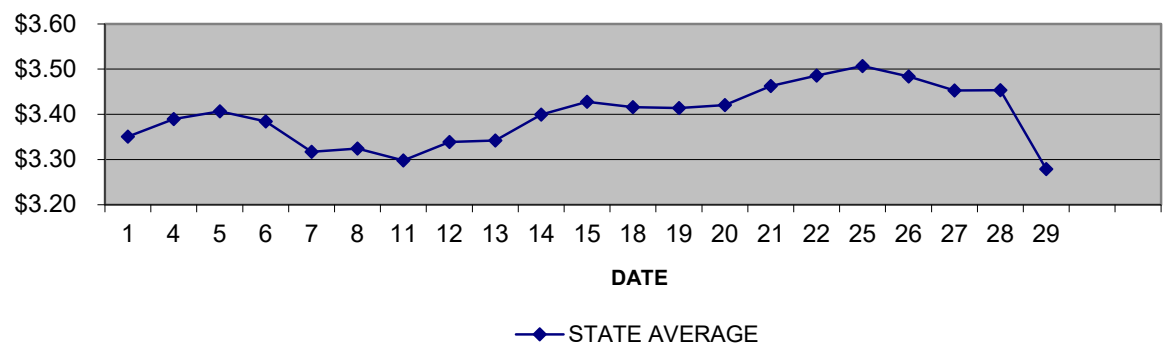

MARCH 2019 CORN CBOT - (MAY)

IOWA - STATE AVERAGE CORN - CASH

Source: Iowa Department of Agriculture and Land Stewardship