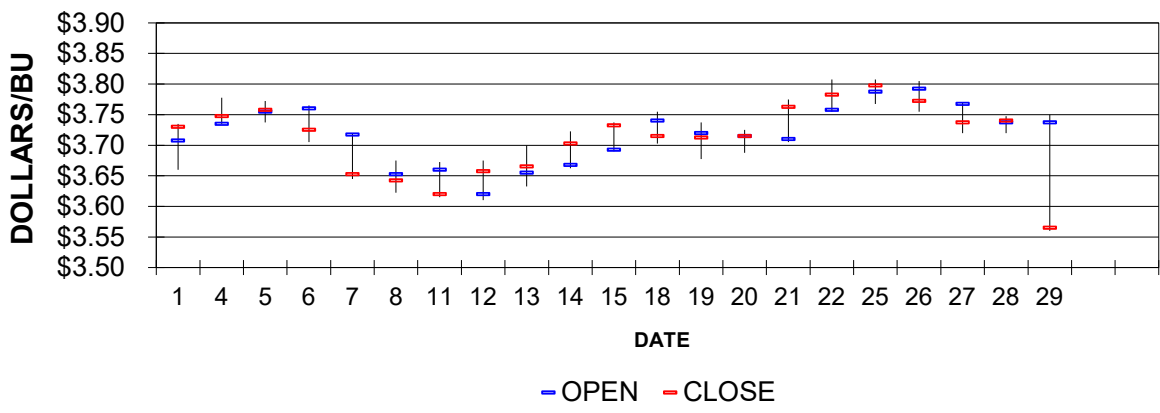

MARCH 2019 CORN CBOT - (MAY)

IOWA - STATE AVERAGE CORN - CASH

Source: Iowa Department of Agriculture and Land Stewardship