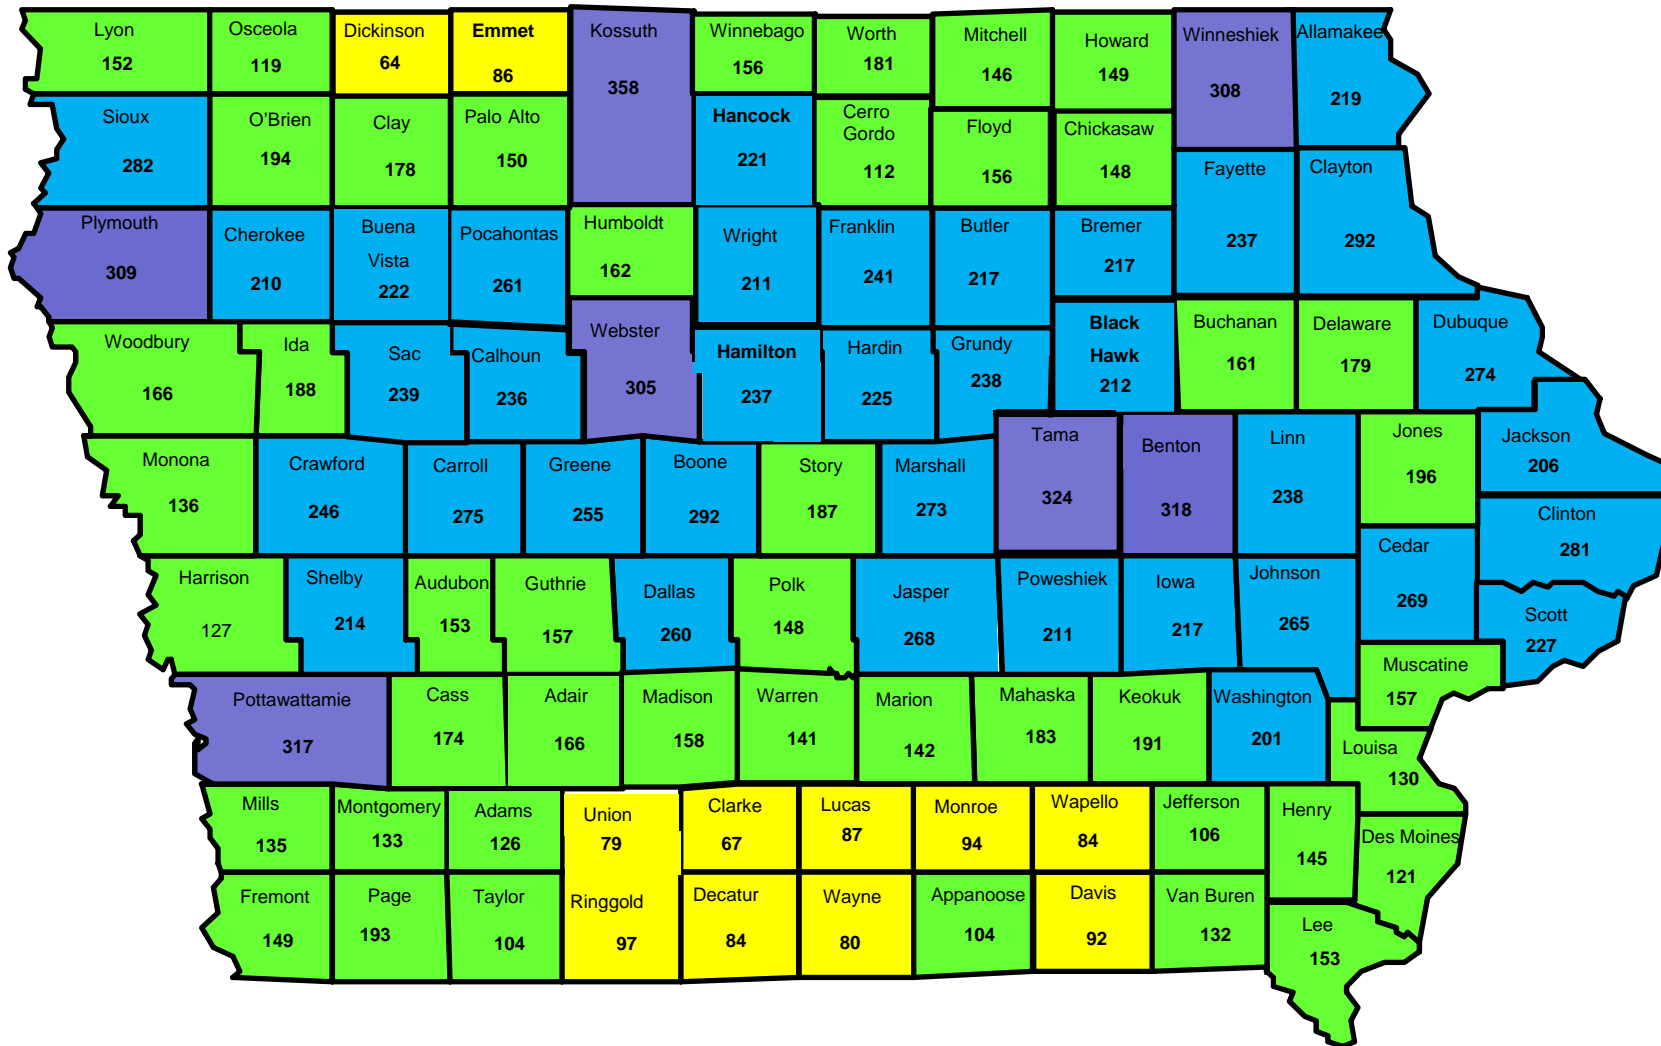

# Century Farms 1976-2015

Yellow 0-100, Green 101-200, Blue 201-300 Purple 301 or Above

As of 2015

Total = 18,698