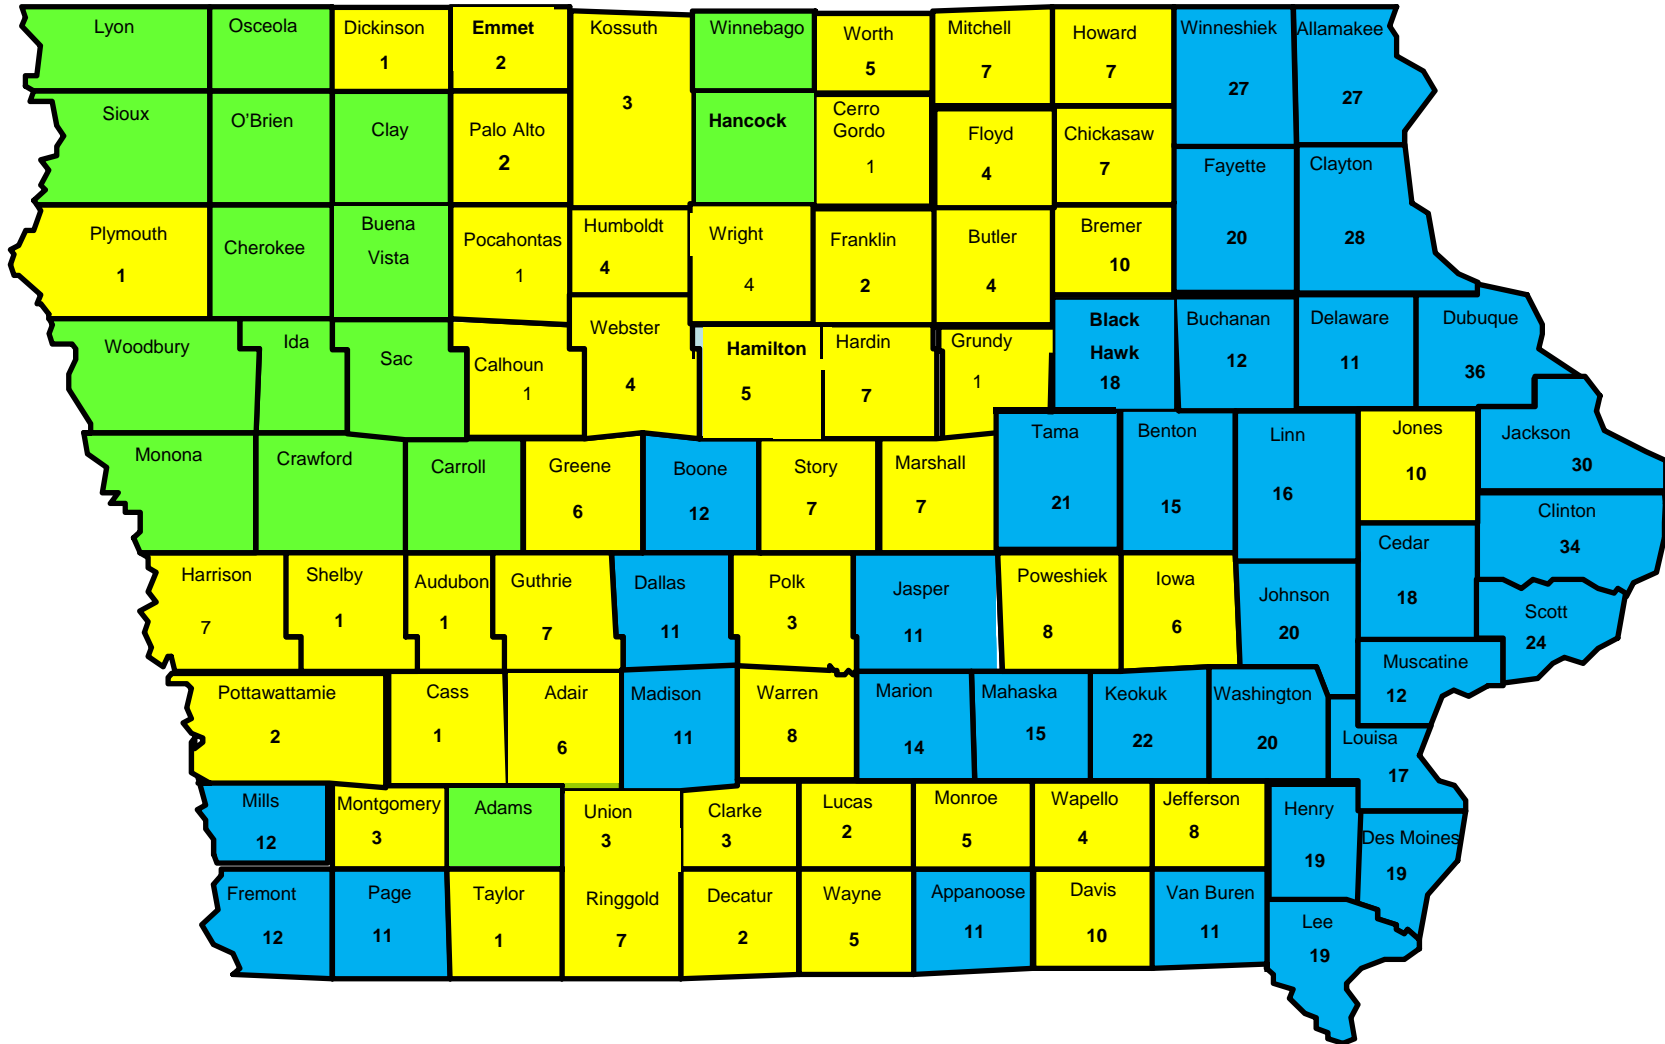

# Heritage Farms 2006-2015

**Green 0, Yellow 1-10, Blue 11 or Above**

**As of 2015**

**Total = 837**