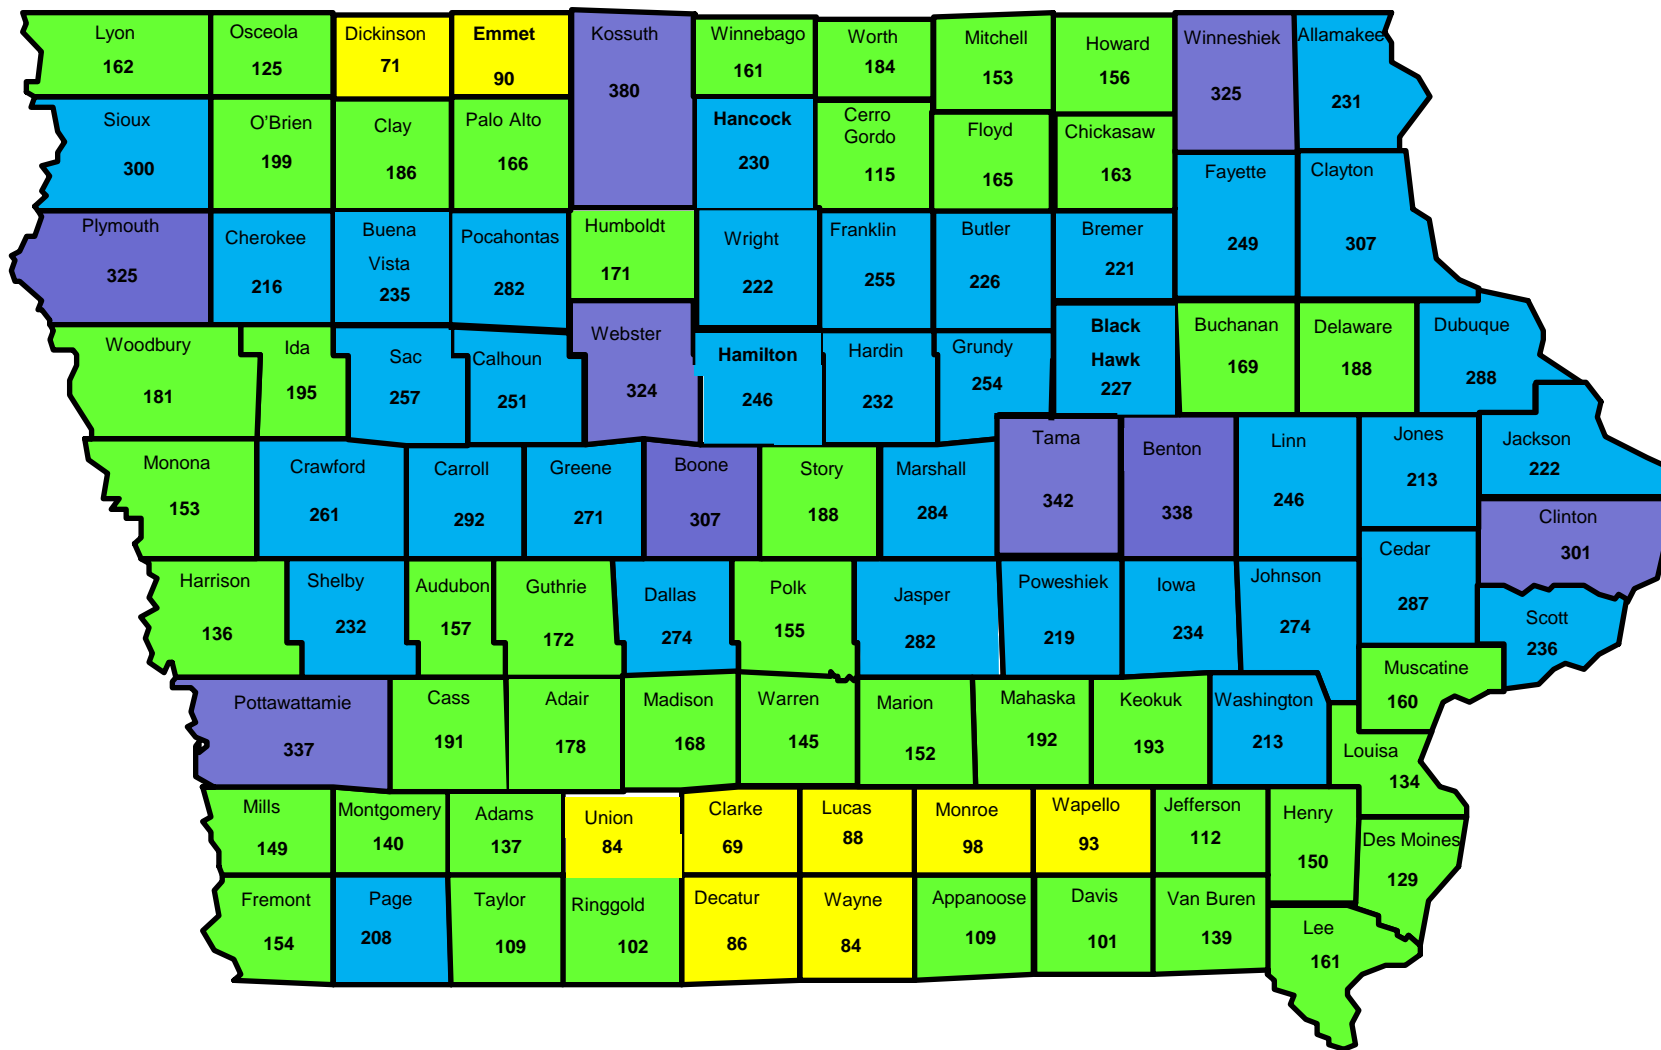

Century Farms 1976-2018

Yellow 0-100, Green 101-200, Blue 201-300 Purple 301 or Above

As of 2018
Total = 19,727