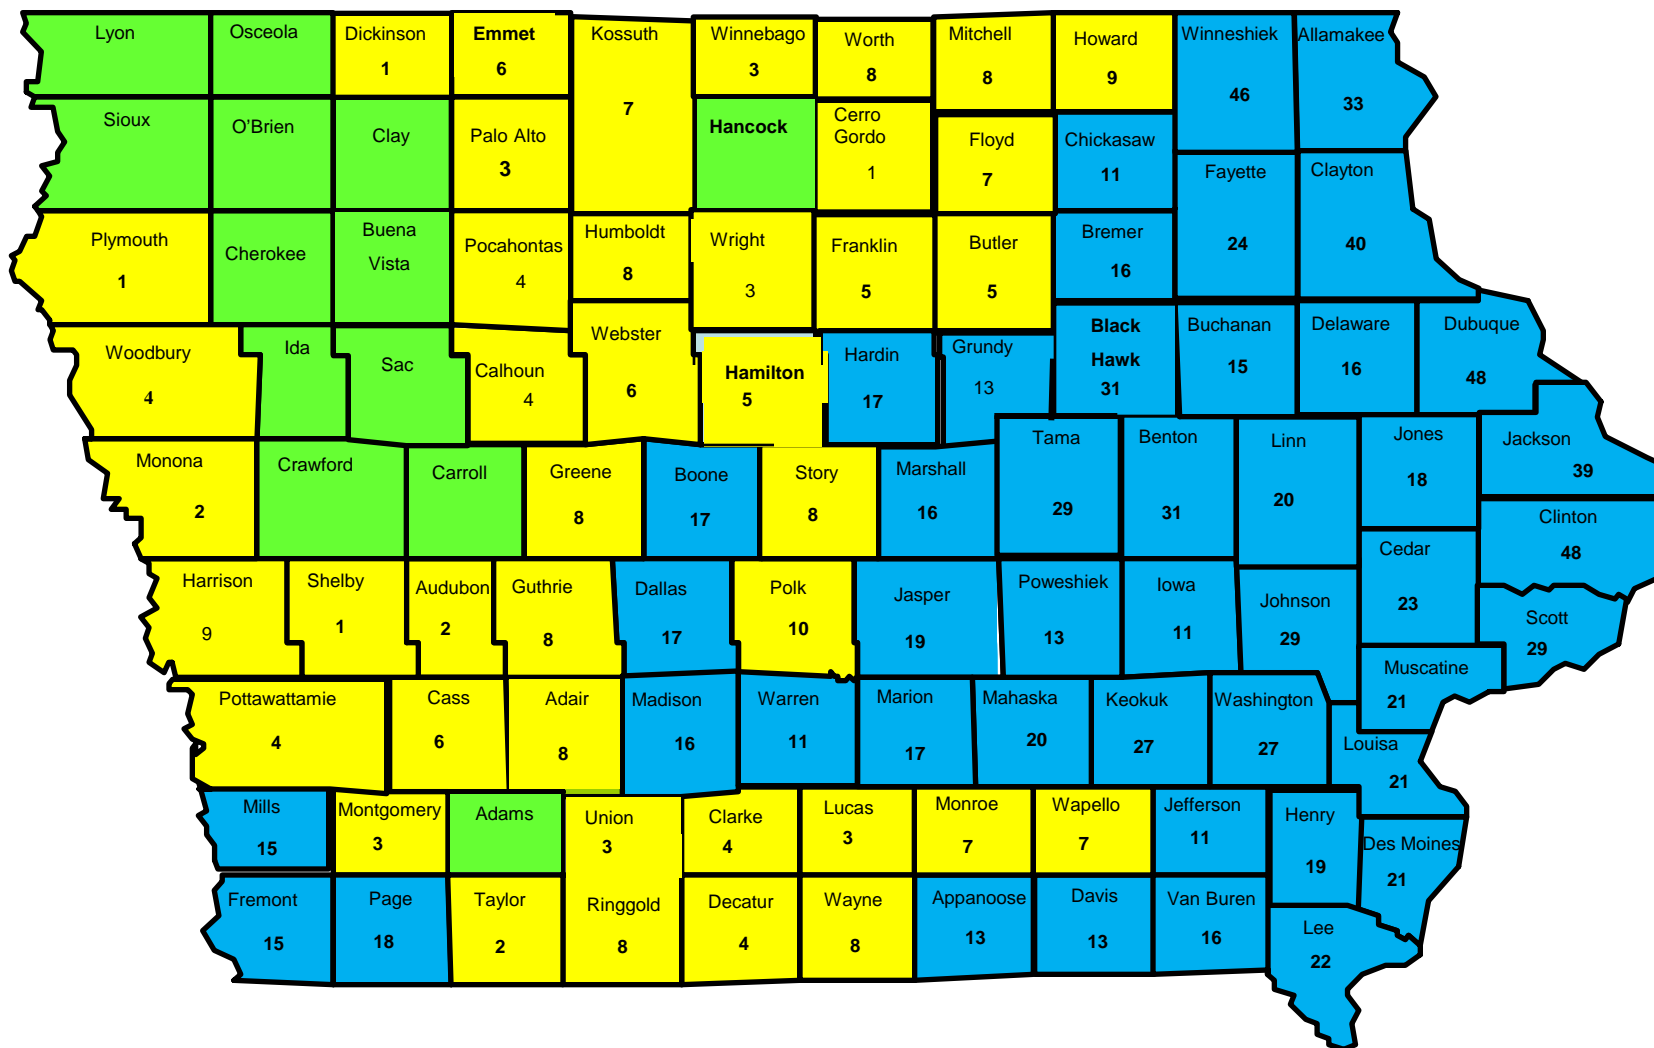

Heritage Farms 2006-2018

Green 0, Yellow 1-10, Blue 11 or Above

As of 2018

Total = 1,207