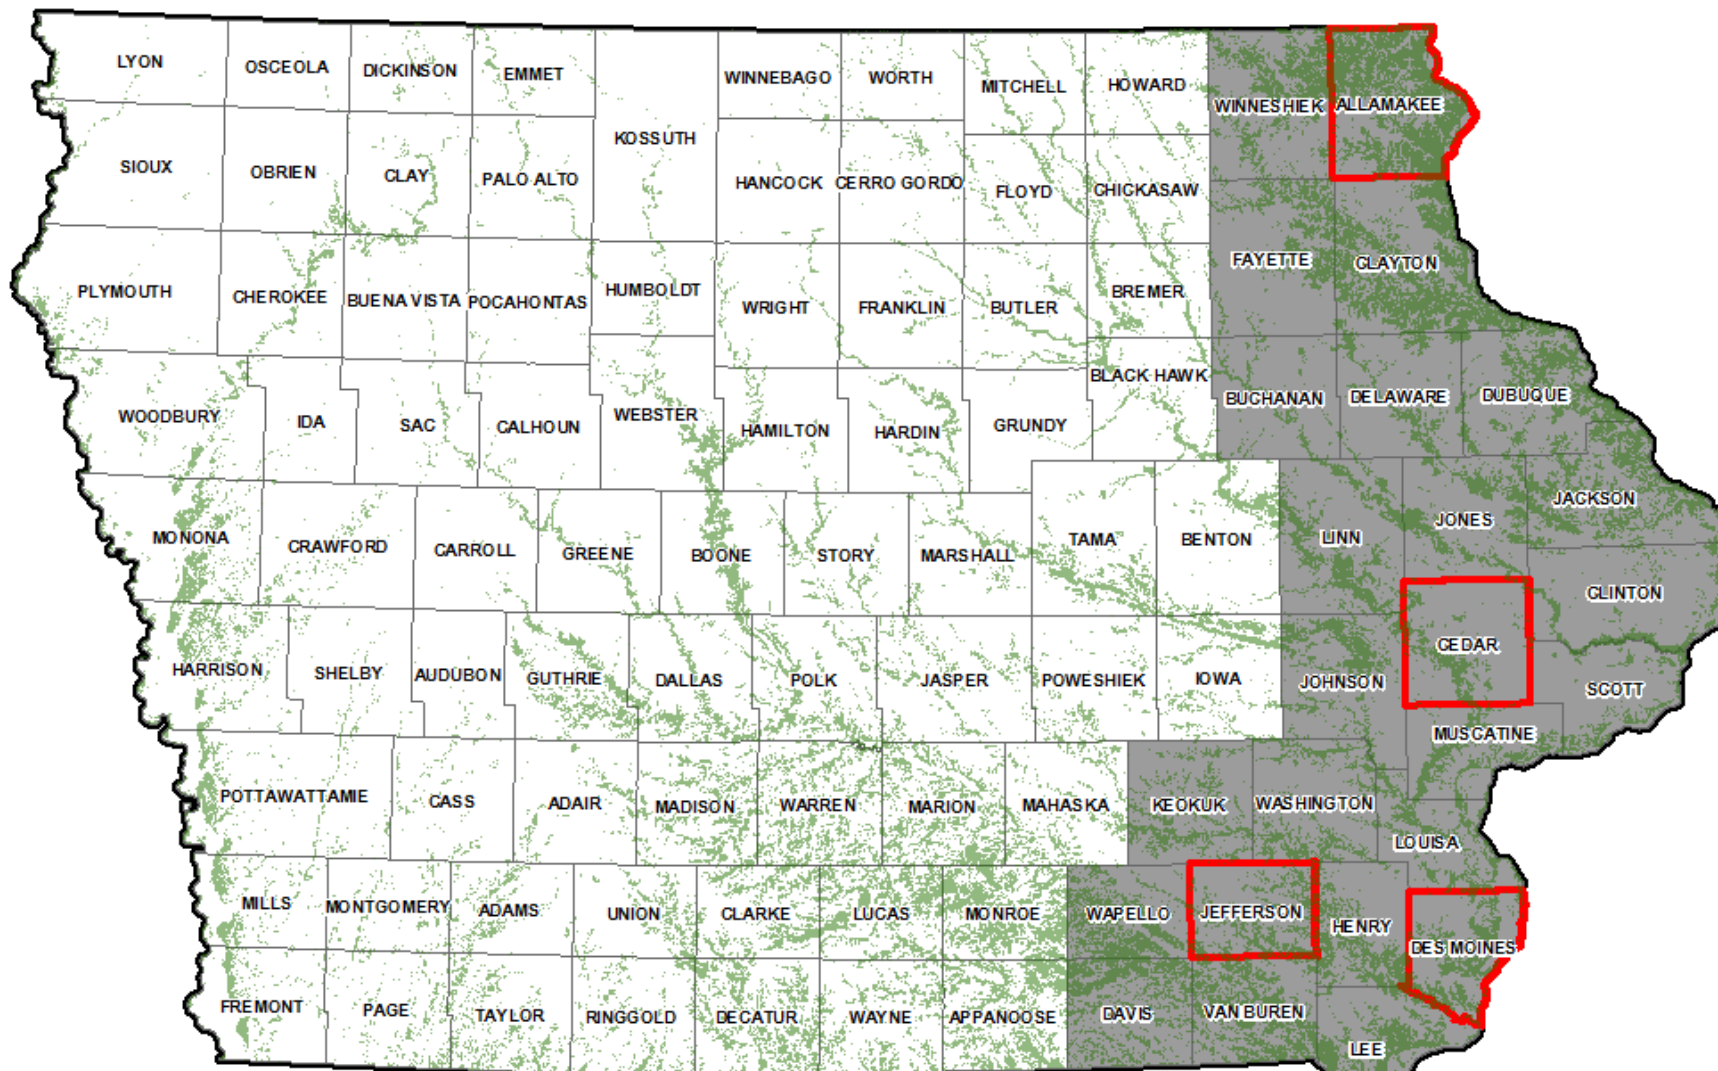

Iowa Emerald Ash Borer (EAB) Quarantine Order ENT-13-1

Effective November 1, 2013

Quarantined for emerald ash borer, *Agrilus planipennis* (Fairemarie)

Counties confirmed to be infested with emerald ash borer